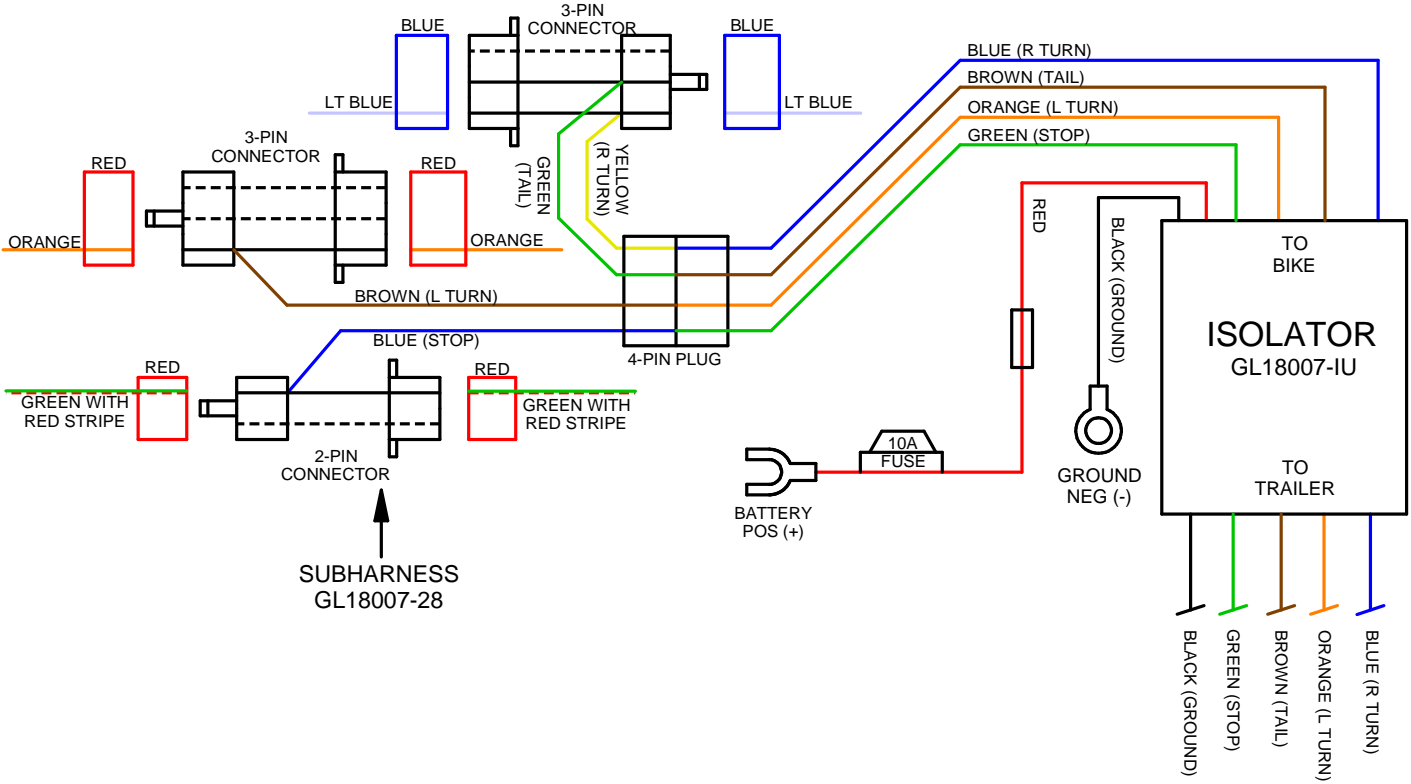

GL18007-28 (2001-2011 HONDA GL1800 GOLDWING) ISOLATOR WIRING DIAGRAM

GL18007-28 (2001-2011 HONDA GL1800 GOLDWING) WITH 5-TO-4 WIRE CONVERTER & ISOLATOR